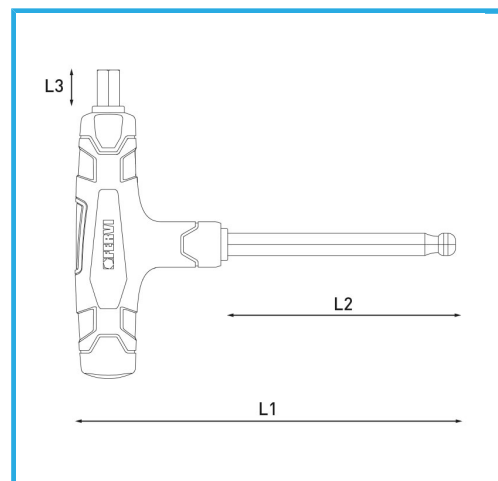

ART. C856/06
BALL POINT TWO WAY HEX KEY WITH PLASTIC HANDLE

Size	6 mm
L1	175 mm
L2	120 mm
L3	10 mm
Packaging dimensions	175 x 115 x 20 h mm
Gross weight	0,09 kg
EAN Code	8012667362362

Phosphated

-

Cr-V

-