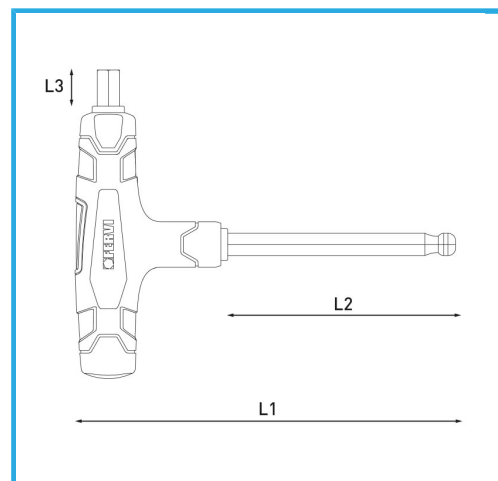

ART. C856/05
BALL POINT TWO WAY HEX KEY WITH PLASTIC HANDLE

Size	5 mm
L1	175 mm
L2	120 mm
L3	10 mm
Packaging dimensions	175 x 120 x 20 h mm
Gross weight	0,07 kg
EAN Code	8012667362485

Phosphated

-

Cr-V

-