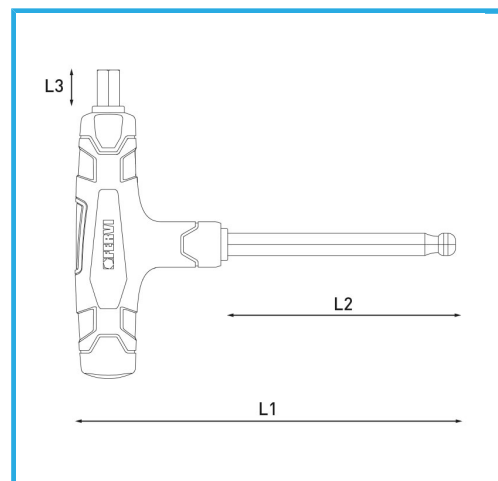

**ART. C856/04**  
**BALL POINT TWO WAY HEX KEY WITH PLASTIC HANDLE**

<b>Size</b>	4 mm
<b>L1</b>	175 mm
<b>L2</b>	130 mm
<b>L3</b>	10 mm
<b>Packaging dimensions</b>	175 x 95 x 15 h mm
<b>Gross weight</b>	0,04 kg
<b>EAN Code</b>	8012667362430