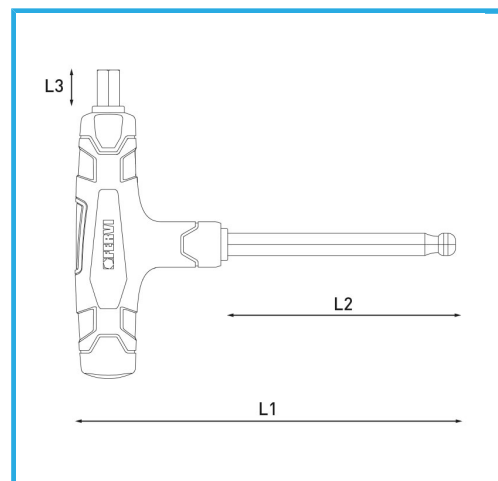

ART. C856/10
BALL POINT TWO WAY HEX KEY WITH PLASTIC HANDLE

Size	10 mm
L1	170 mm
L2	100 mm
L3	15 mm
Packaging dimensions	170 x 135 x 22 h mm
Gross weight	0,21 kg
EAN Code	8012667362409

Phosphated

-

Cr-V

-