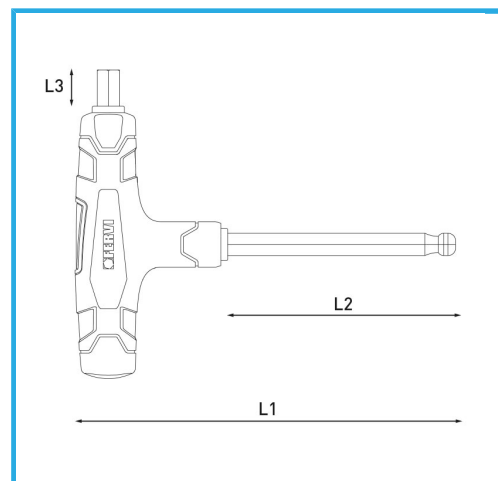

**ART. C856/03**  
**BALL POINT TWO WAY HEX KEY WITH PLASTIC HANDLE**

|                      |                    |
|----------------------|--------------------|
| Size                 | 3 mm               |
| L1                   | 175 mm             |
| L2                   | 130 mm             |
| L3                   | 10 mm              |
| Packaging dimensions | 175 x 95 x 15 h mm |
| Gross weight         | 0,03 kg            |
| EAN Code             | 8012667362331      |