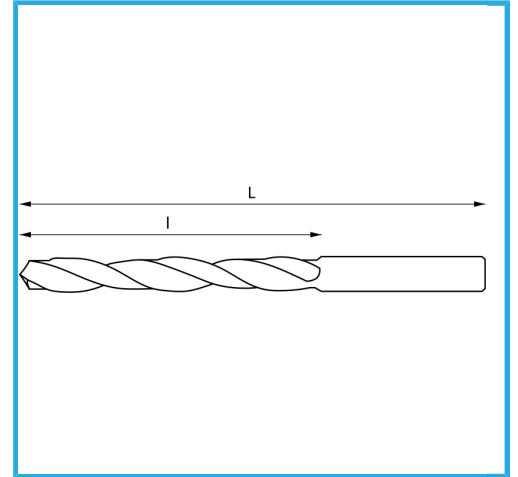

DIN 338/N, RIGHT HAND, RECTIFIED

∅	1.80 mm
L	46 mm
l	22 mm
Pack	10
Gross weight	0,00 kg
EAN Code	8012667369934

Box

HSS

-

135°

HV=770-830

~8xD