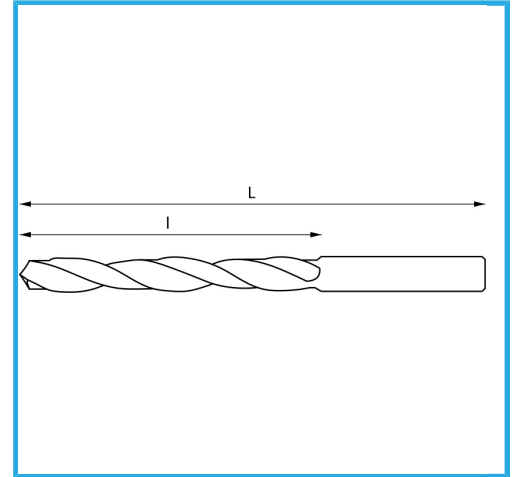

DIN 338/N, RIGHT HAND, RECTIFIED

$\varnothing$	4.30 mm
L	80 mm
l	47 mm
Pack	10
Gross weight	0,01 kg
EAN Code	8012667369767

Box

HSS

-

135°

HV=770-830

~8xD