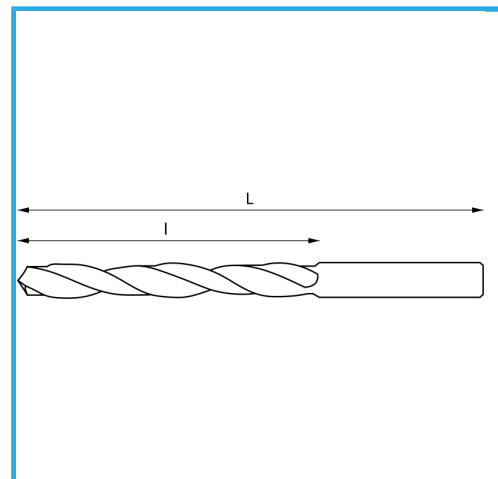

DIN 338/N, RIGHT HAND, RECTIFIED

$\varnothing$	8.70 mm
L	125 mm
l	81 mm
Pack	5
Gross weight	0,04 kg
EAN Code	8012667369514

Box

HSS

-

135°

HV=770-830

~8xD