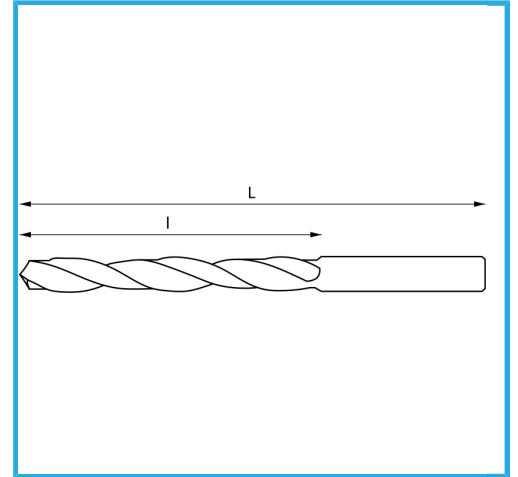

DIN 338/N, RIGHT HAND, RECTIFIED

\varnothing	9.90 mm
L	133 mm
l	87 mm
Pack	5
Gross weight	-
EAN Code	8012667370015

Box

HSS

-

135°

HV=770-830

~8xD