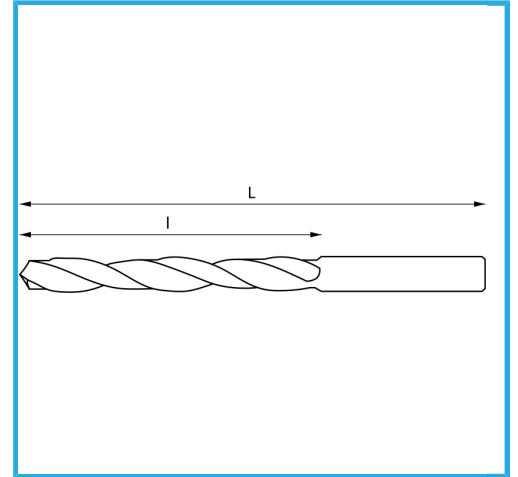

DIN 338/N, RIGHT HAND, RECTIFIED

∅	6.20 mm
L	101 mm
l	63 mm
Pack	10
Gross weight	0,02 kg
EAN Code	8012667369798

Box

HSS

-

135°

HV=770-830

~8xD