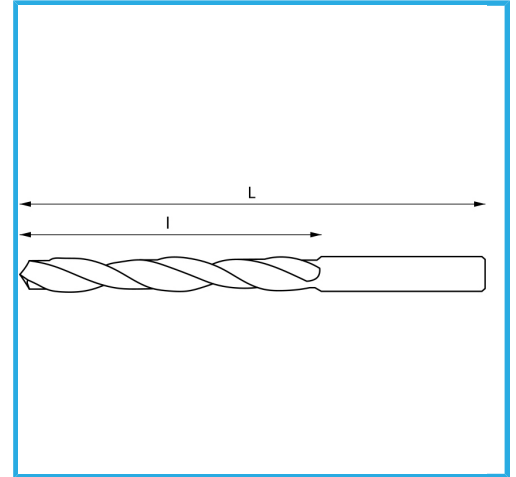

DIN 338/N, RIGHT HAND, RECTIFIED

∅	1.90 mm
L	46 mm
l	22 mm
Pack	10
Gross weight	0,00 kg
EAN Code	8012667369668

Box

HSS

-

135°

HV=770-830

~8xD