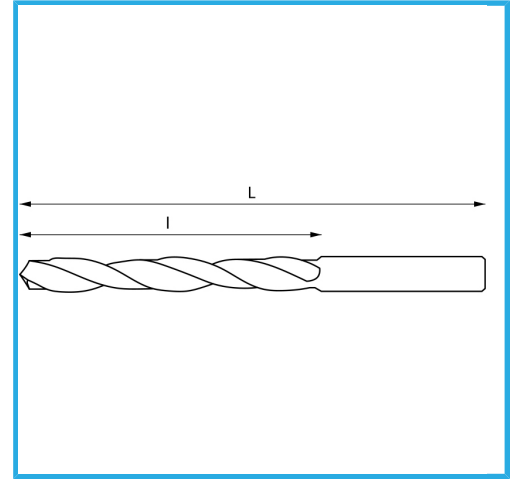

DIN 338/N, RIGHT HAND, RECTIFIED

∅	2.30 mm
L	53 mm
l	27 mm
Pack	10
Gross weight	0,00 kg
EAN Code	8012667369736

Box

HSS

-

135°

HV=770-830

~8xD