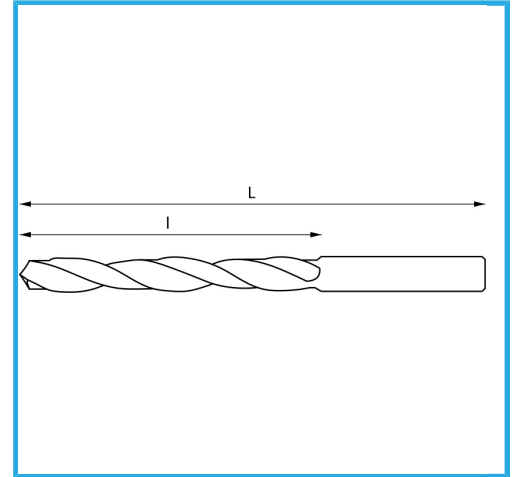

DIN 338/N, RIGHT HAND, RECTIFIED

|              |               |
|--------------|---------------|
| ∅            | 0.70 mm       |
| L            | 28 mm         |
| l            | 9 mm          |
| Pack         | 10            |
| Gross weight | 0,00 kg       |
| EAN Code     | 8012667369583 |

Box

HSS

-

135°

HV=770-830

~8xD

Grounded

338/N