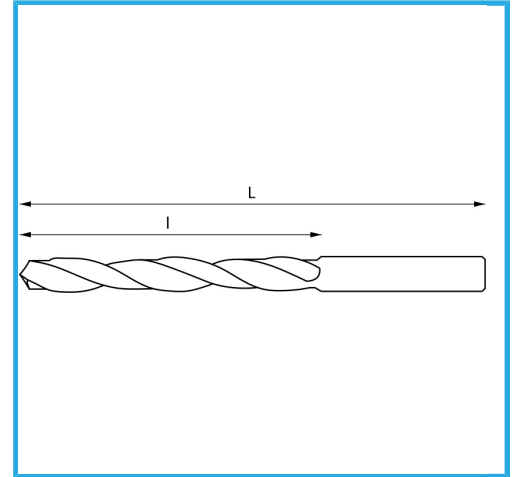

DIN 338/N, RIGHT HAND, RECTIFIED

∅	10.30 mm
L	133 mm
l	87 mm
Pack	5
Gross weight	0,06 kg
EAN Code	8012667369569

Box

HSS

-

135°

HV=770-830

~8xD