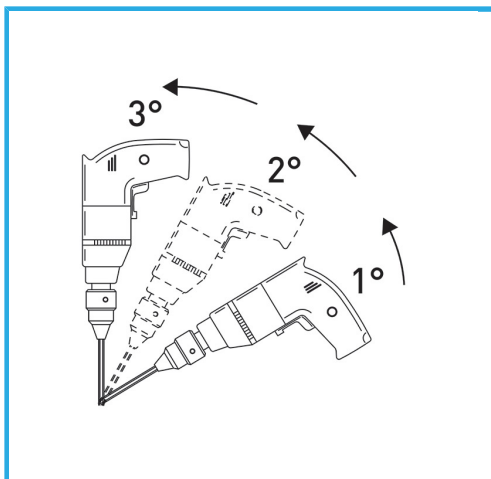

THE THIN-WALL DIAMOND CORE GUARANTEES BURR-FREE CUTS.
THIS FEATURE FACILITATES DRILLING WORK ON HARD LAID TILES,
WHERE IT IS...

Size	Ø 65 mm
Hex drive	11 mm
Total length	90 mm
Diamond height	5 mm
Grit	35/40
Gross weight	0,40 kg
EAN Code	8012667355289