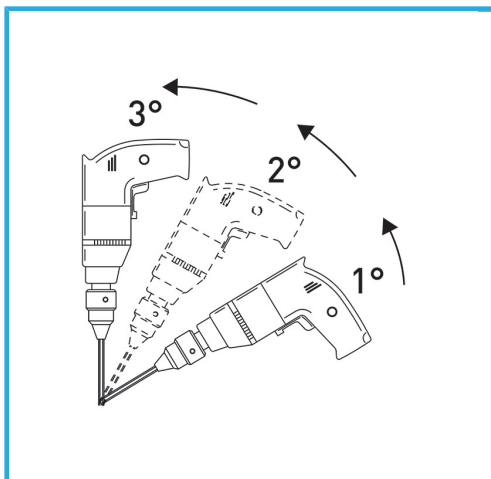

THE THIN-WALL DIAMOND CORE GUARANTEES BURR-FREE CUTS.
THIS FEATURE FACILITATES DRILLING WORK ON HARD LAID TILES,
WHERE IT IS...

Size	Ø 45 mm
Hex drive	11 mm
Total length	90 mm
Diamond height	5 mm
Grit	35/40
Gross weight	0,24 kg
EAN Code	8012667355258