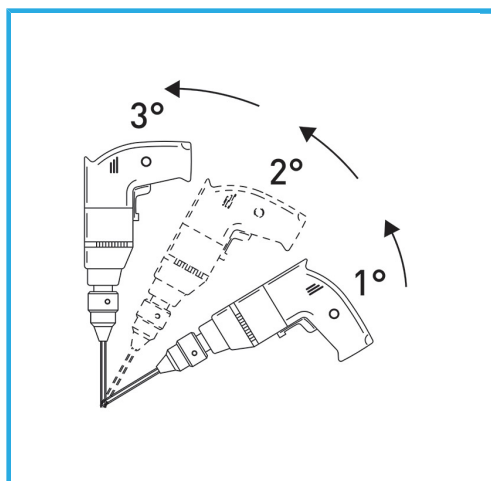

THE THIN-WALL DIAMOND CORE GUARANTEES BURR-FREE CUTS.
THIS FEATURE FACILITATES DRILLING WORK ON HARD LAID TILES,
WHERE IT IS...

Size	Ø 32 mm
Hex drive	11 mm
Total length	90 mm
Diamond height	5 mm
Grit	35/40
Gross weight	0,15 kg
EAN Code	8012667355227