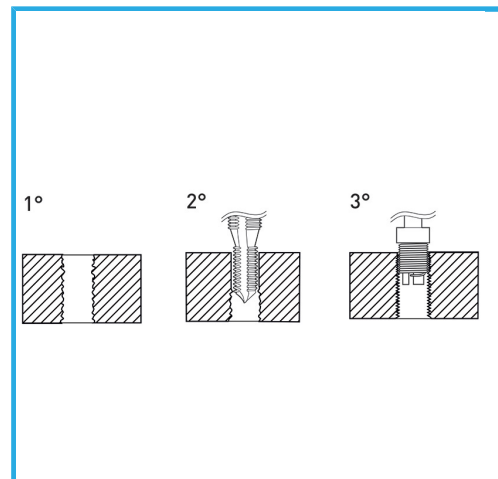

SPECIFIC FOR REPAIRS OR REINFORCEMENT OF SPARK PLUG SEATS.

Size	M 12 x 1.25
Inserting tool	E011/U15
STI Taps	E011/M120X125M
Wire-thread inserts	10
EAN Code	8012667365110
Gross weight	-

Hangable

HSS

-