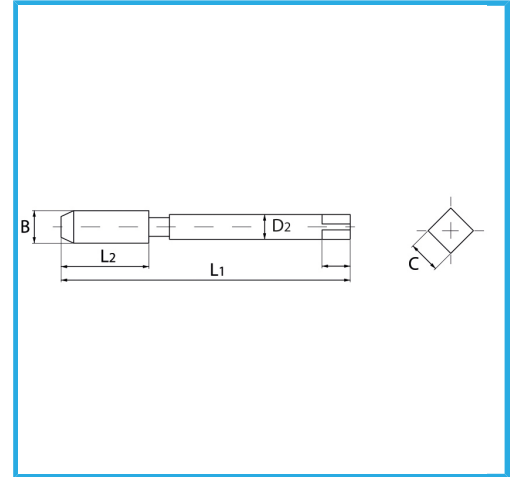

SPECIAL TYPE FOR CREATING THE THREADED INSERT HOUSING SEAT.

Size	M 18 x 1.5
B	20.0 mm
L1	104.0 mm
L2	29.0 mm
D2	14.0 mm
C	11.20 mm
Gross weight	0,15 kg
EAN Code	8012667368289

Box

HSS-G