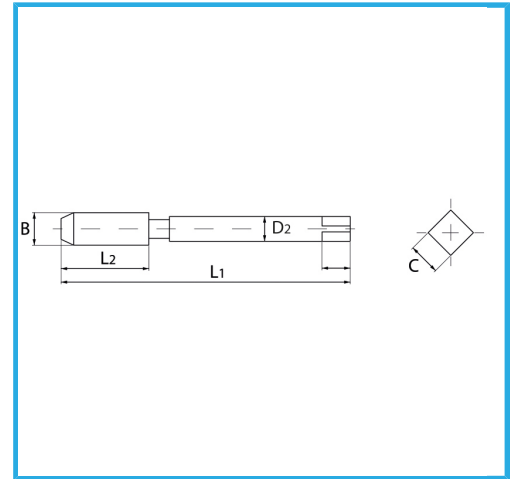

SPECIAL TYPE FOR CREATING THE THREADED INSERT HOUSING SEAT.

Size	5/8" x 18
B	17.7 mm
L1	104.0 mm
L2	29.0 mm
D2	14.0 mm
C	11.20 mm
Gross weight	0,12 kg
EAN Code	8012667366179

Hangable

HSS-G