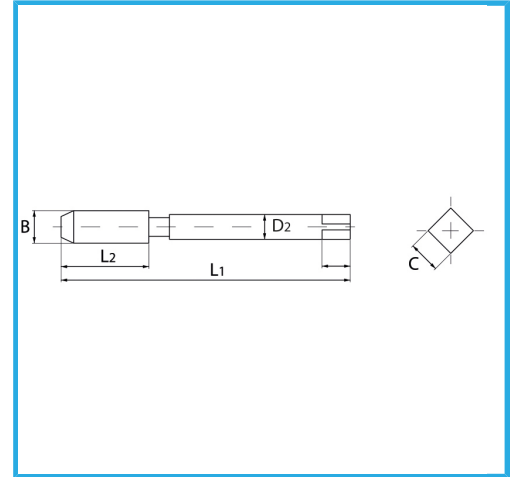

SPECIAL TYPE FOR CREATING THE THREADED INSERT HOUSING SEAT.

Size	9/16" x 18
B	16.1 mm
L1	104.0 mm
L2	29.0 mm
D2	12.5 mm
C	10.00 mm
Gross weight	0,09 kg
EAN Code	8012667366834

Hangable

HSS-G