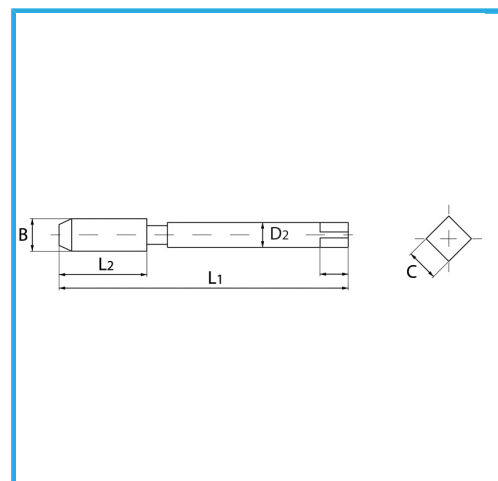

SPECIAL TYPE FOR CREATING THE THREADED INSERT HOUSING SEAT.

Size	1/2" x 20
B	14.4 mm
L1	90.0 mm
L2	25.0 mm
D2	11.2 mm
C	9.00 mm
Gross weight	0,07 kg
EAN Code	8012667364205

Hangable

HSS-G