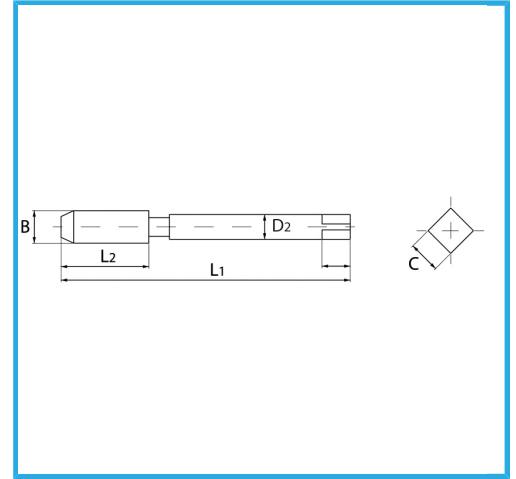

SPECIAL TYPE FOR CREATING THE THREADED INSERT HOUSING SEAT.

Size	1/4" x 28
B	7.5 mm
L1	69.0 mm
L2	19.0 mm
D2	8.0 mm
C	6.30 mm
Gross weight	0,02 kg
EAN Code	8012667364878

Hangable

HSS-G