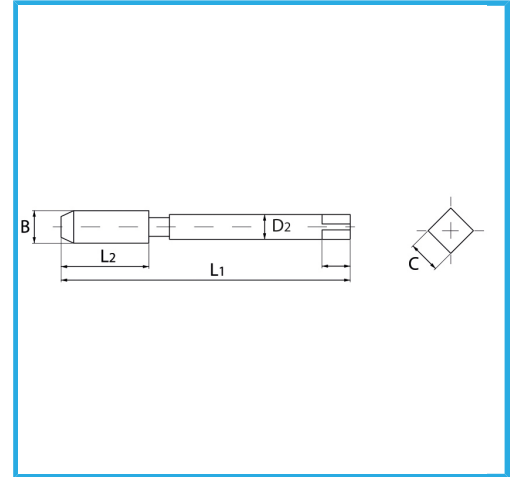

SPECIAL TYPE FOR CREATING THE THREADED INSERT HOUSING SEAT.

Size	3/4" x 10
B	22.4 mm
L1	118.0 mm
L2	38.0 mm
D2	16.0 mm
C	12.50 mm
Gross weight	0,21 kg
EAN Code	8012667366544

Hangable

HSS-G