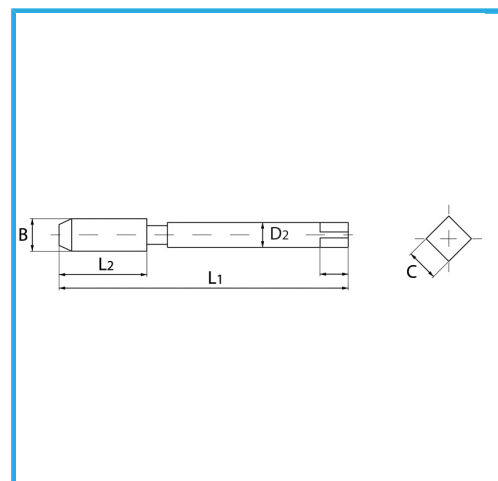

SPECIAL TYPE FOR CREATING THE THREADED INSERT HOUSING SEAT.

Size	5/16" x 22
B	9.3 mm
L1	80.0 mm
L2	24.0 mm
D2	10.0 mm
C	8.00 mm
Gross weight	0,04 kg
EAN Code	8012667367602

Box

HSS-G