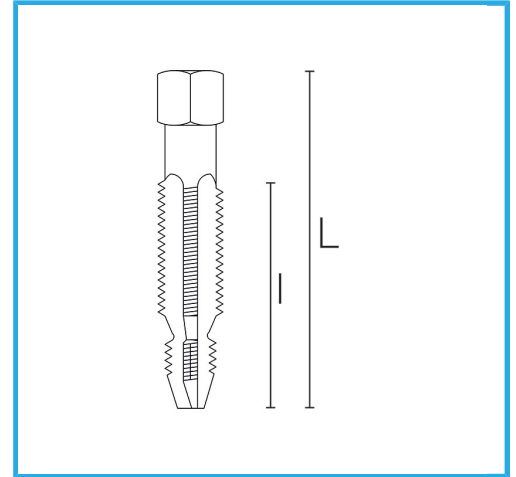

SPECIFIC FOR THE CREATION OF RESET THREADS ON SPARK PLUG SEATS.

Size	M 16 x 1.25
Hexagon	18 mm
L	70 mm
I	32mm
Gross weight	0,10 kg
EAN Code	8012667364403

HSS -

INOX -