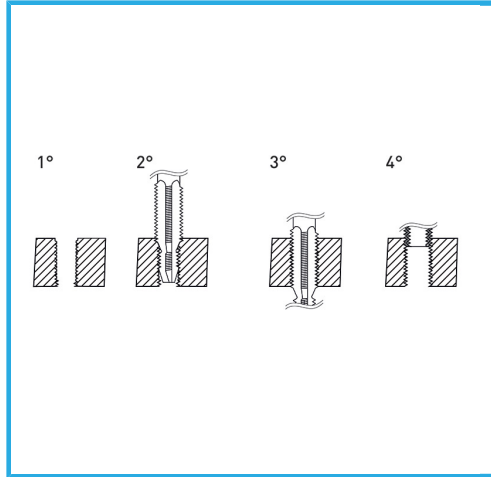

SPECIFIC FOR THE CREATION OF RESET THREADS ON SPARK PLUG SEATS.

Size	M 16 x 1.25
Hexagon	18 mm
L	70 mm
I	32mm
Gross weight	0,10 kg
EAN Code	8012667364403

HSS -

INOX -