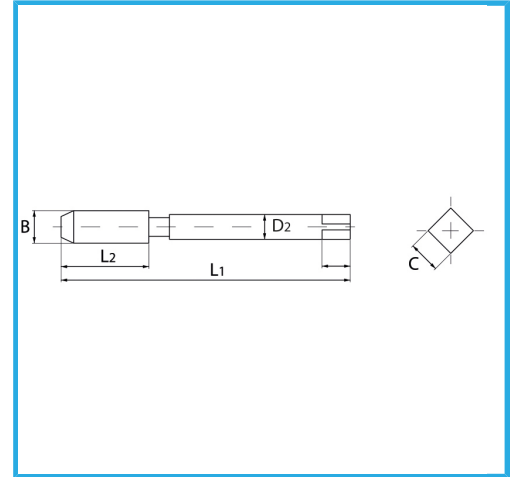

SPECIAL TYPE FOR CREATING THE THREADED INSERT HOUSING SEAT.

Size	3/16" x 32
B	5.7 mm
L1	66.0 mm
L2	19.0 mm
D2	6.3 mm
C	5.00 mm
Gross weight	0,02 kg
EAN Code	8012667363741

Box

HSS-G