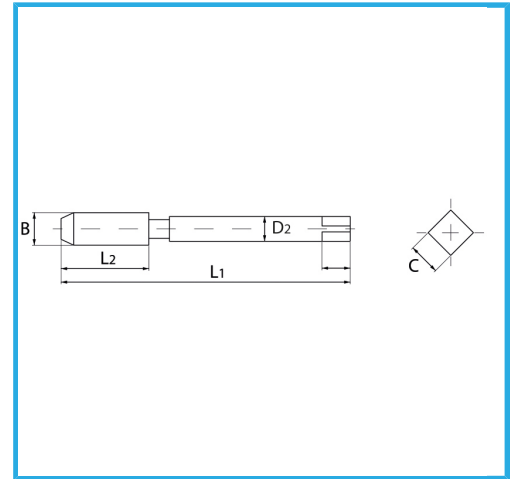

SPECIAL TYPE FOR CREATING THE THREADED INSERT HOUSING SEAT.

| | |
|---------------------|---------------|
| Size | 5/8" x 11 |
| B | 18.6 mm |
| L1 | 112.0 mm |
| L2 | 37.0 mm |
| D2 | 14.0 mm |
| C | 11.20 mm |
| Gross weight | 0,13 kg |
| EAN Code | 8012667363314 |