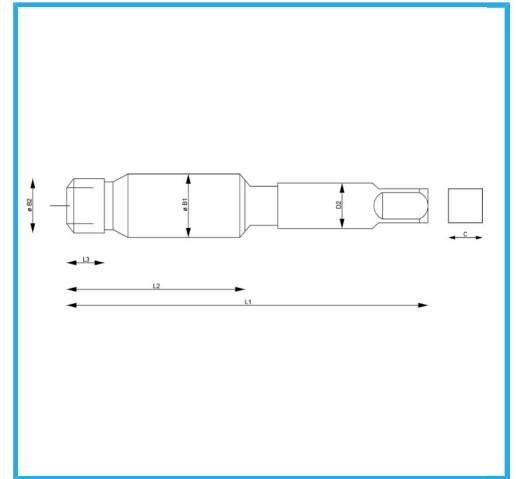

SPECIAL TYPE FOR CREATING THE THREADED INSERT HOUSING SEAT.

Size	M 6 x 1.0 mm
B1	7.3 mm
B2	6 mm
L3	7 mm
L2	28 mm
L1	70 mm
D2	8 mm
C	6.3 mm
Gross weight	0,36 kg
EAN Code	8012667365936

Box

HSS-G