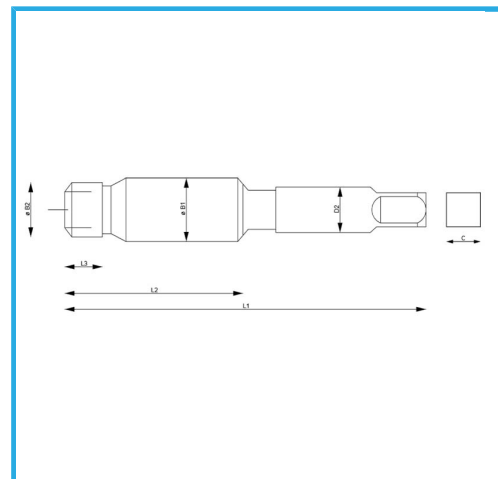

SPECIAL TYPE FOR CREATING THE THREADED INSERT HOUSING SEAT.

Size	M 8 x 1.25 mm
B1	9.6 mm
B2	8 mm
L3	9 mm
L2	32 mm
L1	75 mm
D2	8 mm
C	6.3 mm
Gross weight	0,42 kg
EAN Code	8012667364939

Box

HSS-G