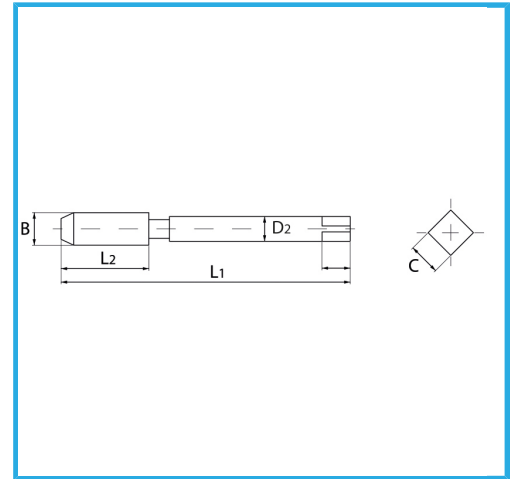

SPECIAL TYPE FOR CREATING THE THREADED INSERT HOUSING SEAT.

Size	3/4" x 10
B	22.0 mm
L1	118.0 mm
L2	38.0 mm
D2	16.0 mm
C	12.50 mm
Gross weight	0,21 kg
EAN Code	8012667365707

Box

HSS-G