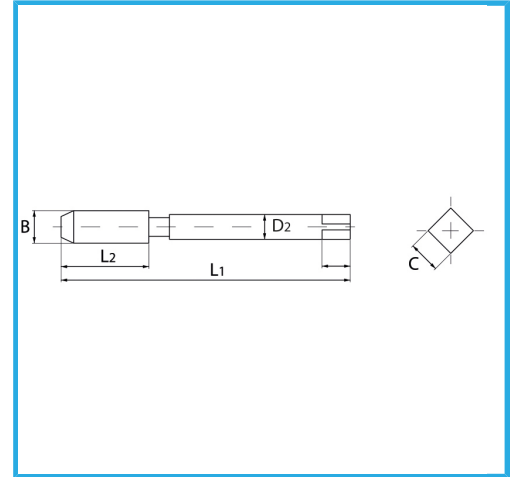

SPECIAL TYPE FOR CREATING THE THREADED INSERT HOUSING SEAT.

| | |
|--------------|---------------|
| Size | M 14 x 1.0 |
| B | 15.3 mm |
| L1 | 102.0 mm |
| L2 | 32.0 mm |
| D2 | 12.5 mm |
| C | 10.00 mm |
| Gross weight | 0,09 kg |
| EAN Code | 8012667365974 |

Box

HSS-G