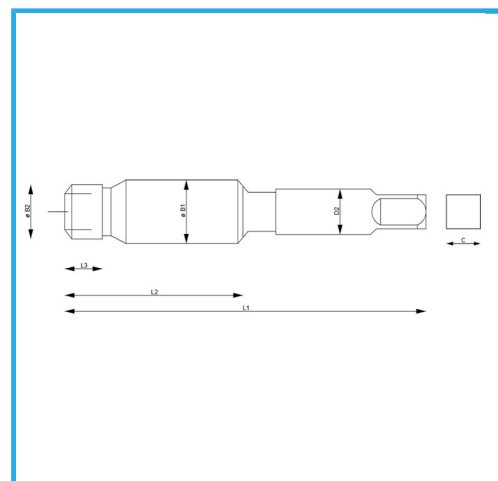

SPECIAL TYPE FOR CREATING THE THREADED INSERT HOUSING SEAT.

Size	M 10 x 1.25 mm
B1	11.6 mm
B2	10 mm
L3	8 mm
L2	30 mm
L1	74 mm
D2	8 mm
C	6.3 mm
Gross weight	0,43 kg
EAN Code	8012667367800

Box

HSS-G