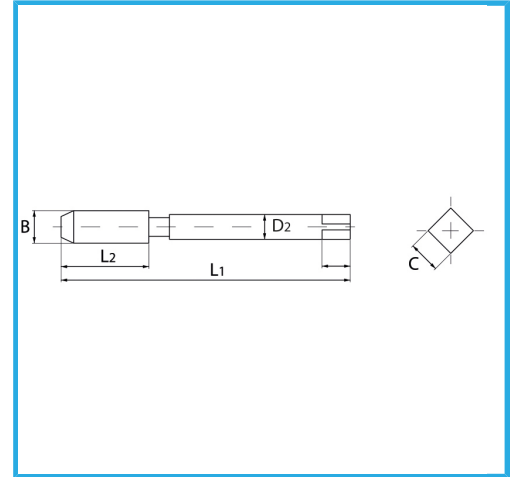

SPECIAL TYPE FOR CREATING THE THREADED INSERT HOUSING SEAT.

Size	M 14 x 1.5
B	16.0 mm
L1	102.0 mm
L2	32.0 mm
D2	12.5 mm
C	10.00 mm
Gross weight	0,10 kg
EAN Code	8012667365714

Box

HSS-G