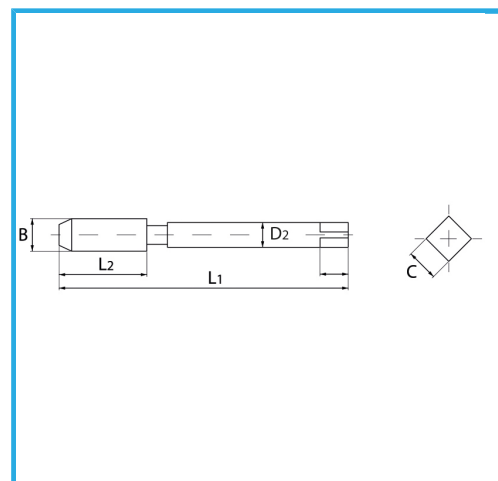

SPECIAL TYPE FOR CREATING THE THREADED INSERT HOUSING SEAT.

Size	M 18 x 2.5
B	21.3 mm
L1	118.0 mm
L2	38.0 mm
D2	16.0 mm
C	12.50 mm
Gross weight	0,19 kg
EAN Code	8012667362690

Box

HSS-G