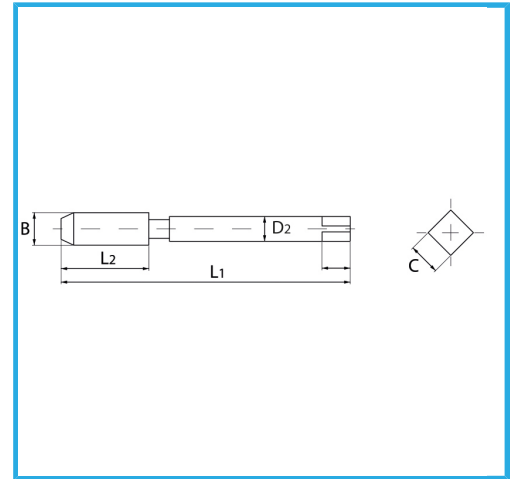

SPECIAL TYPE FOR CREATING THE THREADED INSERT HOUSING SEAT.

Size	M 2.5 x 0.45
B	3.1 mm
L1	48.0 mm
L2	11.0 mm
D2	3.15 mm
C	2.5 mm
Gross weight	0,00 kg
EAN Code	8012667368395

Box

HSS-G