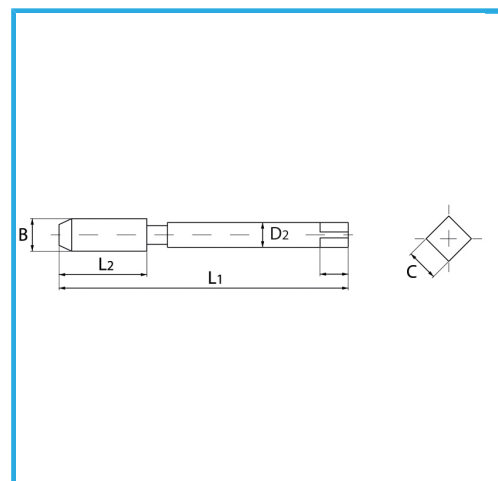

SPECIAL TYPE FOR CREATING THE THREADED INSERT HOUSING SEAT.

Size	M 20 x 2.5
B	23.3 mm
L1	118.0 mm
L2	38.0 mm
D2	16.0 mm
C	12.50 mm
Gross weight	0,25 kg
EAN Code	8012667365219

Box

HSS-G