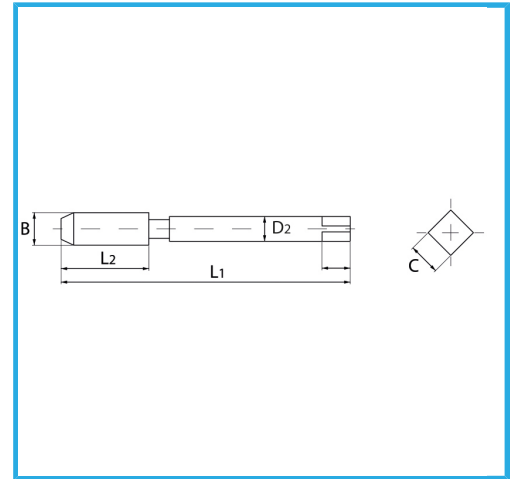

SPECIAL TYPE FOR CREATING THE THREADED INSERT HOUSING SEAT.

Size	M 4 x 0.7
B	4.9 mm
L1	58 mm
L2	16.0 mm
D2	5.0 mm
C	4.00 mm
Gross weight	0,01 kg
EAN Code	8012667367404

Box

HSS-G