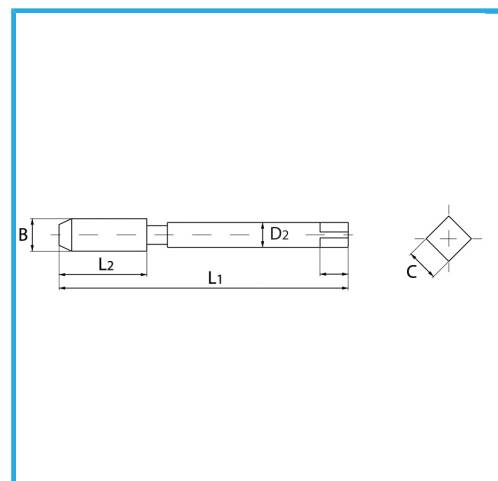

SPECIAL TYPE FOR CREATING THE THREADED INSERT HOUSING SEAT.

|                     |               |
|---------------------|---------------|
| <b>Size</b>         | M 24 x 3.0    |
| <b>B</b>            | 27.9 mm       |
| <b>L1</b>           | 138.0 mm      |
| <b>L2</b>           | 48.0 mm       |
| <b>D2</b>           | 20.0 mm       |
| <b>C</b>            | 16.00 mm      |
| <b>Gross weight</b> | 0,33 kg       |
| <b>EAN Code</b>     | 8012667363017 |