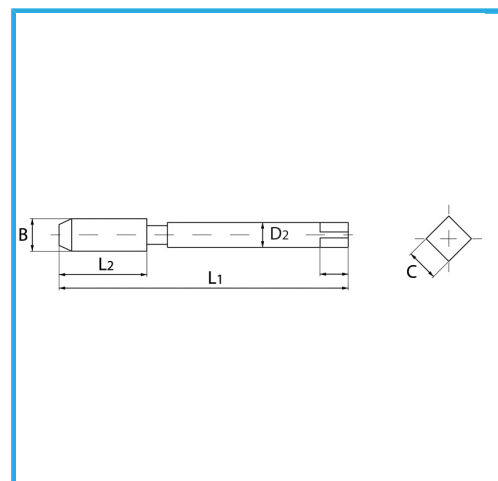

SPECIAL TYPE FOR CREATING THE THREADED INSERT HOUSING SEAT.

Size	M 5 x 0.8
B	6.0 mm
L1	66.0 mm
L2	19.0 mm
D2	6.3 mm
C	5.00 mm
Gross weight	0,02 kg
EAN Code	8012667367718

Box

HSS-G