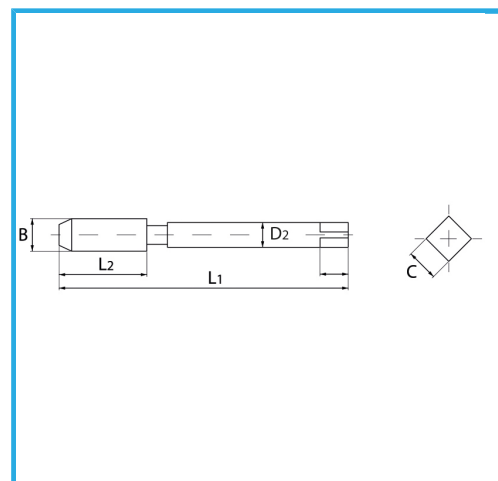

SPECIAL TYPE FOR CREATING THE THREADED INSERT HOUSING SEAT.

Size	M 10 x 1.25
B	11.6 mm
L1	85.0 mm
L2	25.0 mm
D2	8.0 mm
C	6.30 mm
EAN Code	8012667366490
Gross weight	-

Box

HSS-G