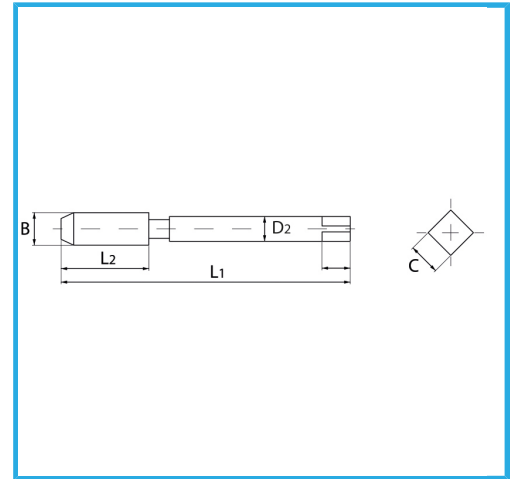

SPECIAL TYPE FOR CREATING THE THREADED INSERT HOUSING SEAT.

Size	M 3 x 0.5
B	3.6 mm
L1	53.0 mm
L2	13.0 mm
D2	4.0 mm
C	3.15 mm
Gross weight	0,01 kg
EAN Code	8012667365004

Box

HSS-G