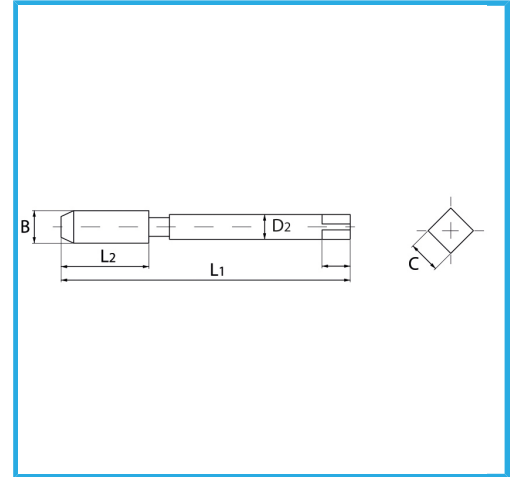

SPECIAL TYPE FOR CREATING THE THREADED INSERT HOUSING SEAT.

Size	M 20 x 2.0
B	22.6 mm
L1	113.0 mm
L2	33.0 mm
D2	16.0 mm
C	12.50 mm
EAN Code	8012667362829
Gross weight	-

Box

HSS-G

-