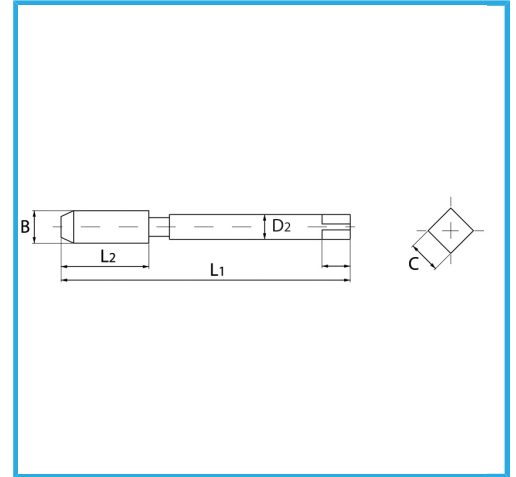

SPECIAL TYPE FOR CREATING THE THREADED INSERT HOUSING SEAT.

Size	M 16 x 1.5
B	18.0 mm
L1	104.0 mm
L2	29.0 mm
D2	14.0 mm
C	11.20 mm
Gross weight	0,13 kg
EAN Code	8012667365639

Box

HSS-G