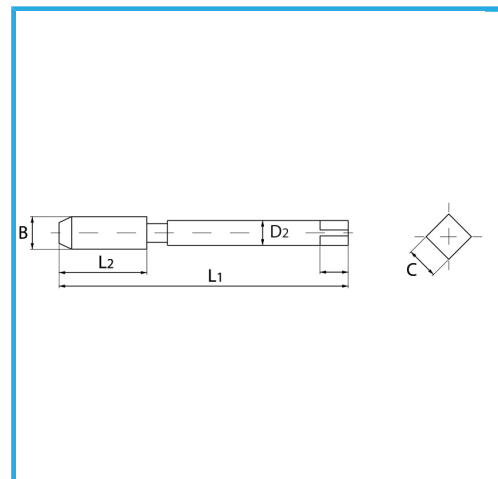

SPECIAL TYPE FOR CREATING THE THREADED INSERT HOUSING SEAT.

Size	M 3.5 x 0.6
B	4.3 mm
L1	53.0 mm
L2	13.0 mm
D2	4.5 mm
C	3.55 mm
Gross weight	0,01 kg
EAN Code	8012667364199

Box

HSS-G