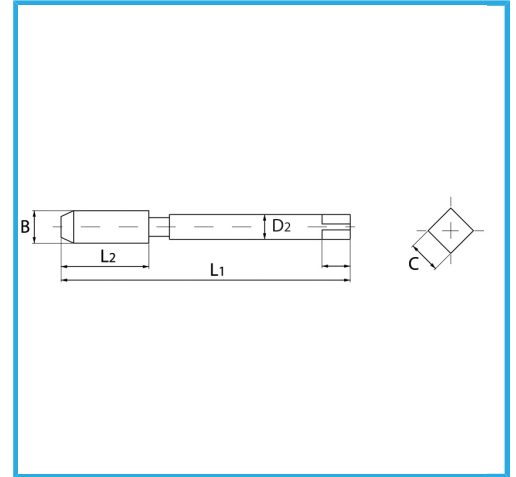

SPECIAL TYPE FOR CREATING THE THREADED INSERT HOUSING SEAT.

Size	M 12 x 1.5
B	14.0 mm
L1	95.0 mm
L2	30.0 mm
D2	11.2 mm
C	9.00 mm
Gross weight	0,07 kg
EAN Code	8012667365967

Box

HSS-G