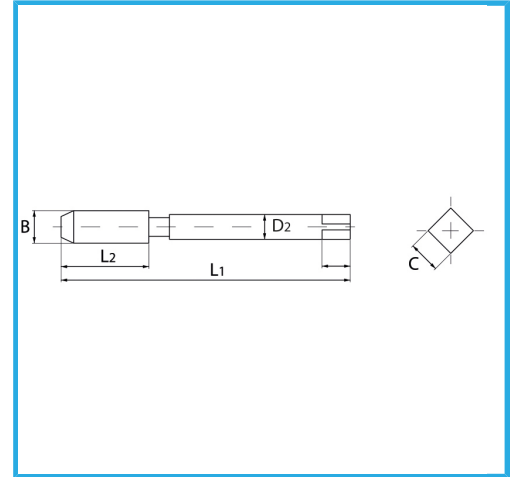

SPECIAL TYPE FOR CREATING THE THREADED INSERT HOUSING SEAT.

Size	M 16 x 2.0
B	18.6 mm
L1	112.0 mm
L2	37.0 mm
D2	14.0 mm
C	11.20 mm
Gross weight	0,13 kg
EAN Code	8012667367855

Box

HSS-G