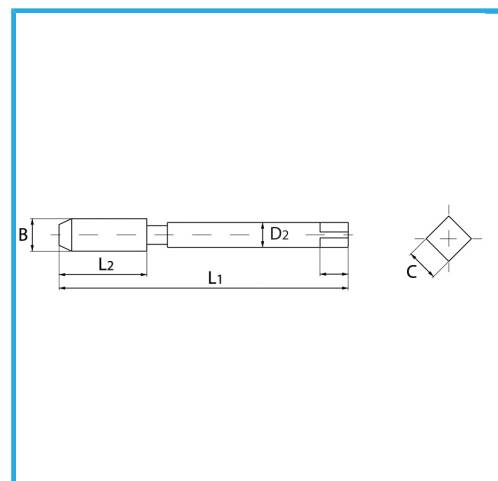

SPECIAL TYPE FOR CREATING THE THREADED INSERT HOUSING SEAT.

Size	M 24 x 2.0
B	26.6 mm
L1	127.0 mm
L2	37.0 mm
D2	20.0 mm
C	16.00 mm
Gross weight	0,32 kg
EAN Code	8012667364656

Box

HSS-G