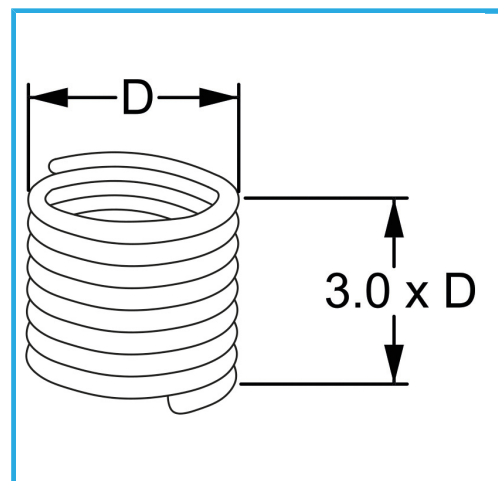

ART. E010/M240X300E3
STAINLESS STEEL THREAD REPAIR INSERT H=3XD

RHOMBOID SECTION, WITH SPRING SHAPE, WHICH CREATES TWO PERFECTLY CONCENTRIC THREADS; AN EXTERNAL ONE THAT IS COUPLED WITH THE...

D	M 24 x 3.0 mm
Pack	5
Gross weight	0,07 kg
EAN Code	8012667364113