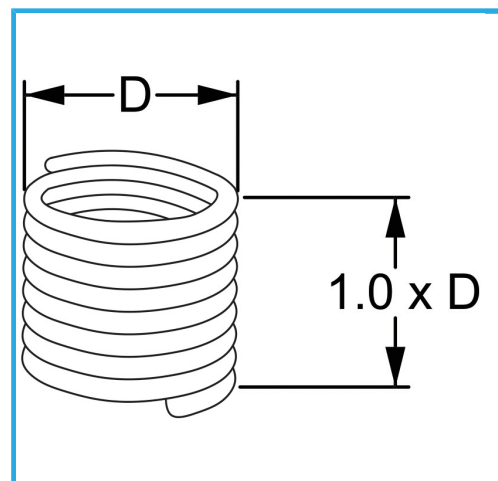

ART. E010/M120X100E1
STAINLESS STEEL THREAD REPAIR INSERT H=1XD

RHOMBOID SECTION, WITH SPRING SHAPE, WHICH CREATES TWO PERFECTLY CONCENTRIC THREADS; AN EXTERNAL ONE THAT IS COUPLED WITH THE...

D	M 12 x 1.0 mm
Pack	10
Gross weight	0,00 kg
EAN Code	8012667367046